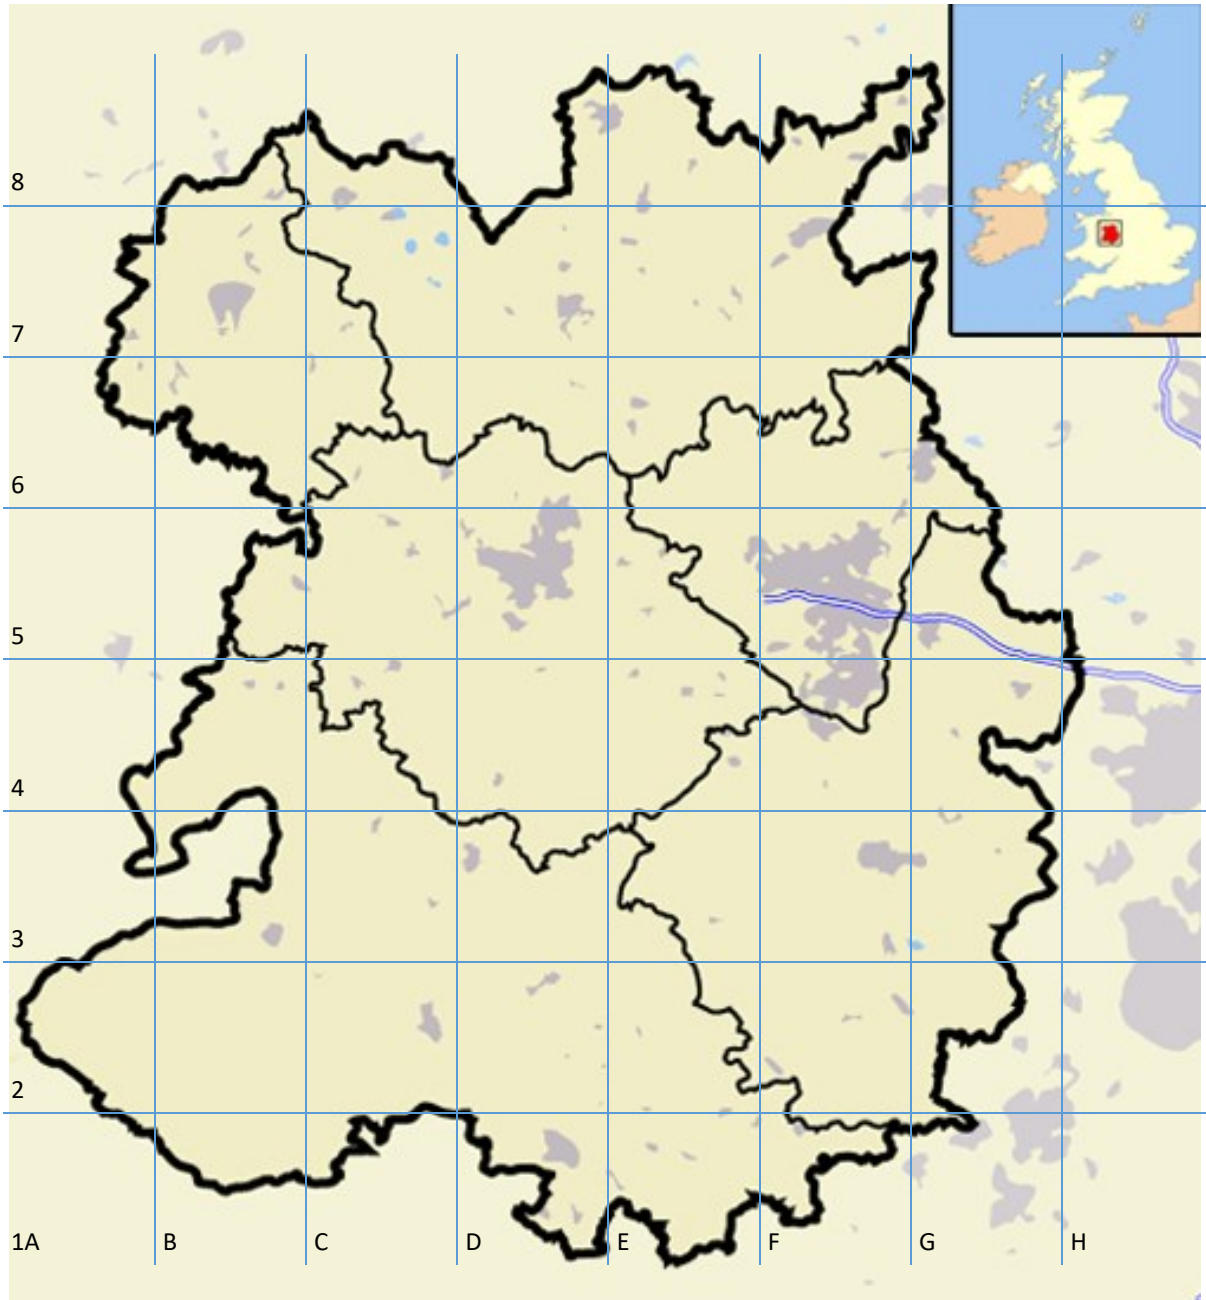

WALT: know the location, history and main features of local Iron Age hill forts around Shropshire

Date: _____

Iron Age Hill Forts are often what shape? _____

Why were forts often built on hills? _____

What is a rampart? _____

In Iron Age times, people lived in groups which often fought one another. What is another name for these groups? _____

Were there houses inside forts, and, if so, what were they like? _____