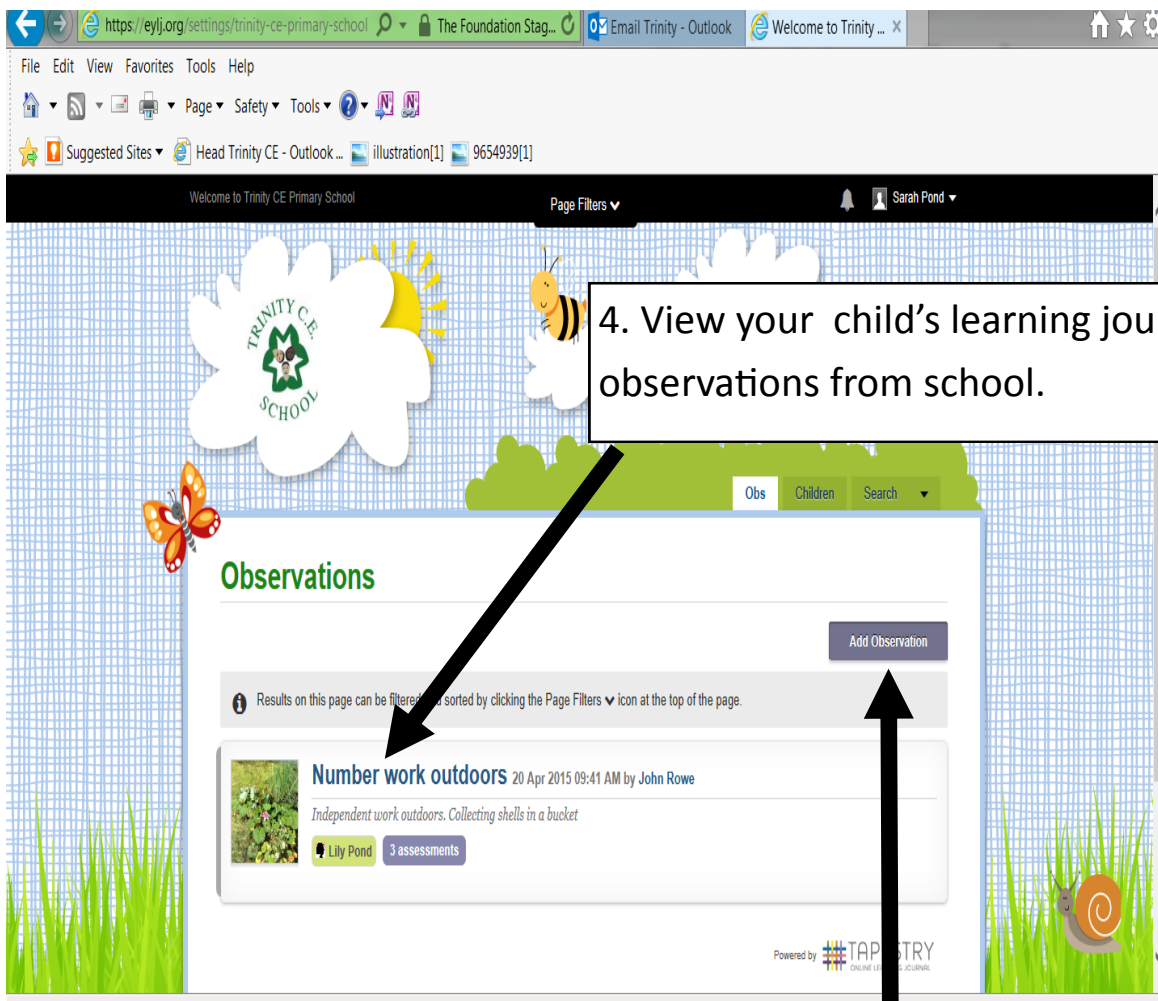

Getting started with Tapestry

1. Ensure we have your email address.
2. Wait for the email to set up your tapestry account.

3. Link on the link in the email to create a 6 character password and choose a PIN to enable to you access tapestry on smartphones and tablets.

4. View your child's learning journey observations from school.

5. Add your own observation. Include video, pictures, etc.

6. Visit www.trinity.shropshire.sch.uk for links to Android and iOS phone & tablet apps and help sheets.