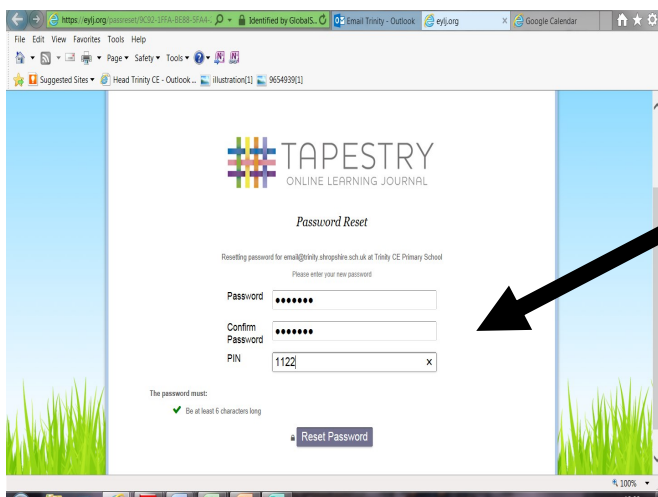

Getting started with Tapestry

1. Ensure we have your email address.
2. Wait for the email to set up your tapestry account.

3. Link on the link in the email to create a 6 character password and choose a PIN to enable to you access tapestry on smartphones and tablets.

4. View your child's learning journey observations from school.

5. Add your own observation. Include video, pictures, etc.

6. Visit www.trinity.shropshire.sch.uk for links to Android and iOS phone & tablet apps and help sheets.